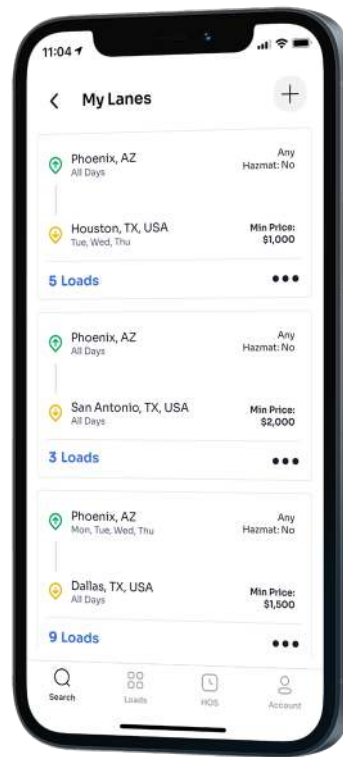

Available on both
Android & iOS

GROW YOUR BUSINESS WITH XPRESS TECHNOLOGIES

My Loads Schedule

Take control of your load schedule for all trucks in your fleet—whether you're an owner-operator or manage multiple trucks—and plan out your upcoming weeks directly from your mobile phone in a manner of minutes. Keep your trucks loaded using a week-by-week calendar view to find gaps in your freight schedule and easily fill them with active load opportunities directly within the app.

Searchless Loads

Have a lane you like to run? Got an available truck? With "**My Lanes**" and "**Post Trucks**", Xpress Technologies will show you loads that match your preferences and availability, so you don't have to be constantly searching. Xpress Technologies does the searching for you.

DOWNLOAD XPRESS TECH TODAY

THE XPRESS TECHNOLOGIES DIFFERENCE

Enhanced Map Search

For carriers that like to see the bigger picture, Xpress Technologies displays nearby loads on an interactive map to give you a visual sense of load opportunities in your area and allows you to quickly refine your searches across the U.S. using advanced filters.