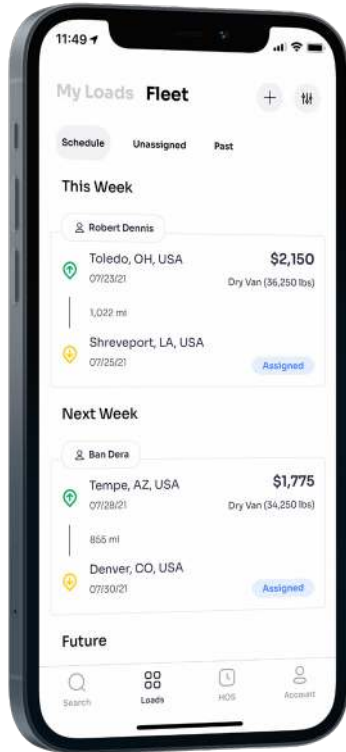

Fleet Management

Whether you're an operation of one truck or hundreds, the Xpress Technologies App helps keep your trucks running full. No matter where you are, manage your fleet with load tracking and freight scheduling from the convenience of your mobile device.

HOS Compliance

When paired with the Xpress Technologies ELD—the only device of its kind designed to make you as profitable as possible—the Xpress Technologies App is a fully FMCSA-compliant Hours of Service solution that offers a full suite of compliance tools, including HOS tracking, eLogs, DVIR, and other critical carrier essentials.

Available on both
Android & iOS

GROW YOUR BUSINESS WITH XPRESS TECHNOLOGIES

My Loads Schedule

Take control of your load schedule for all trucks in your fleet—whether you're an owner-operator or manage multiple trucks—and plan out your upcoming weeks directly from your mobile phone in a manner of minutes. Keep your trucks loaded using a week-by-week calendar view to find gaps in your freight schedule and easily fill them with active load opportunities directly within the app.